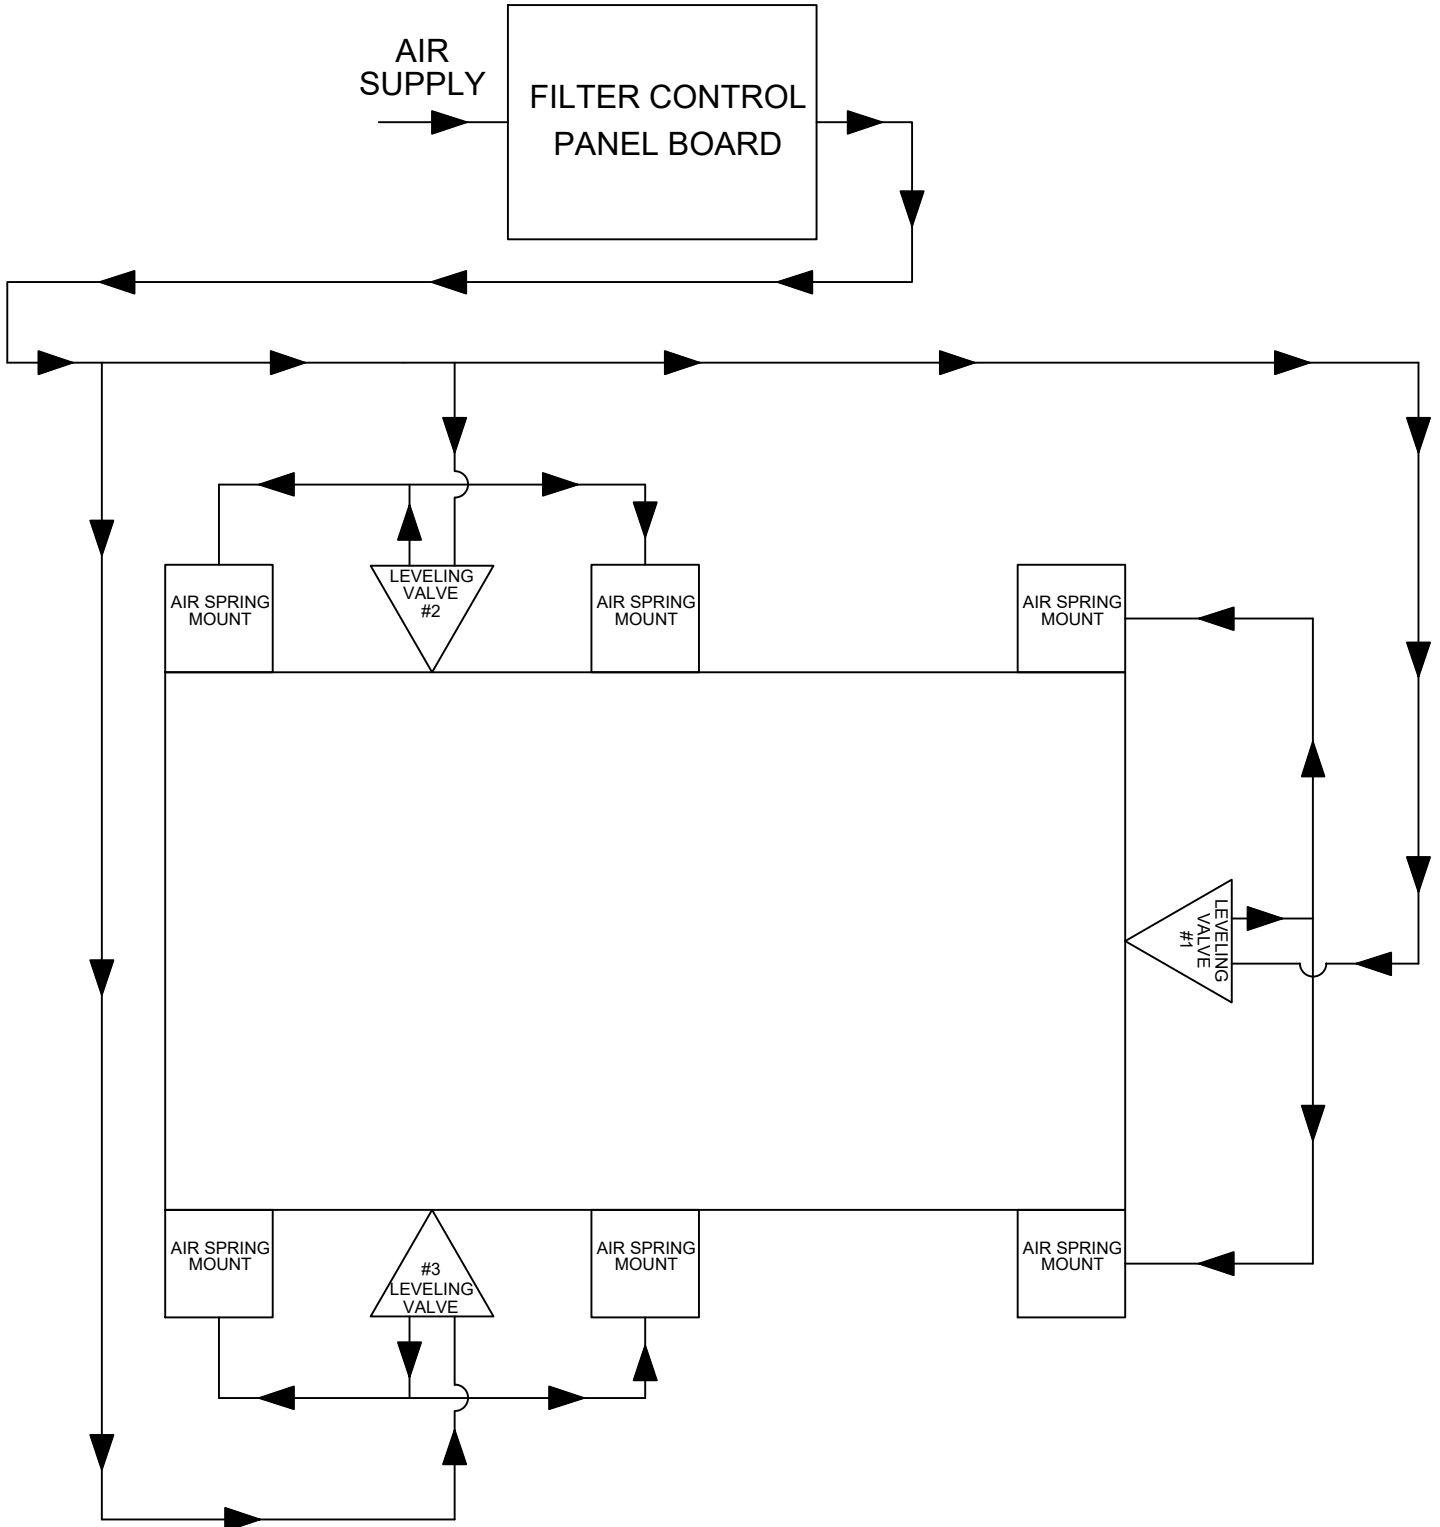

## TYPICAL LEVELING VALVE LAYOUT

DATE

DRAWING NO.

DWN:      CHKD:      SCALE: **NONE**