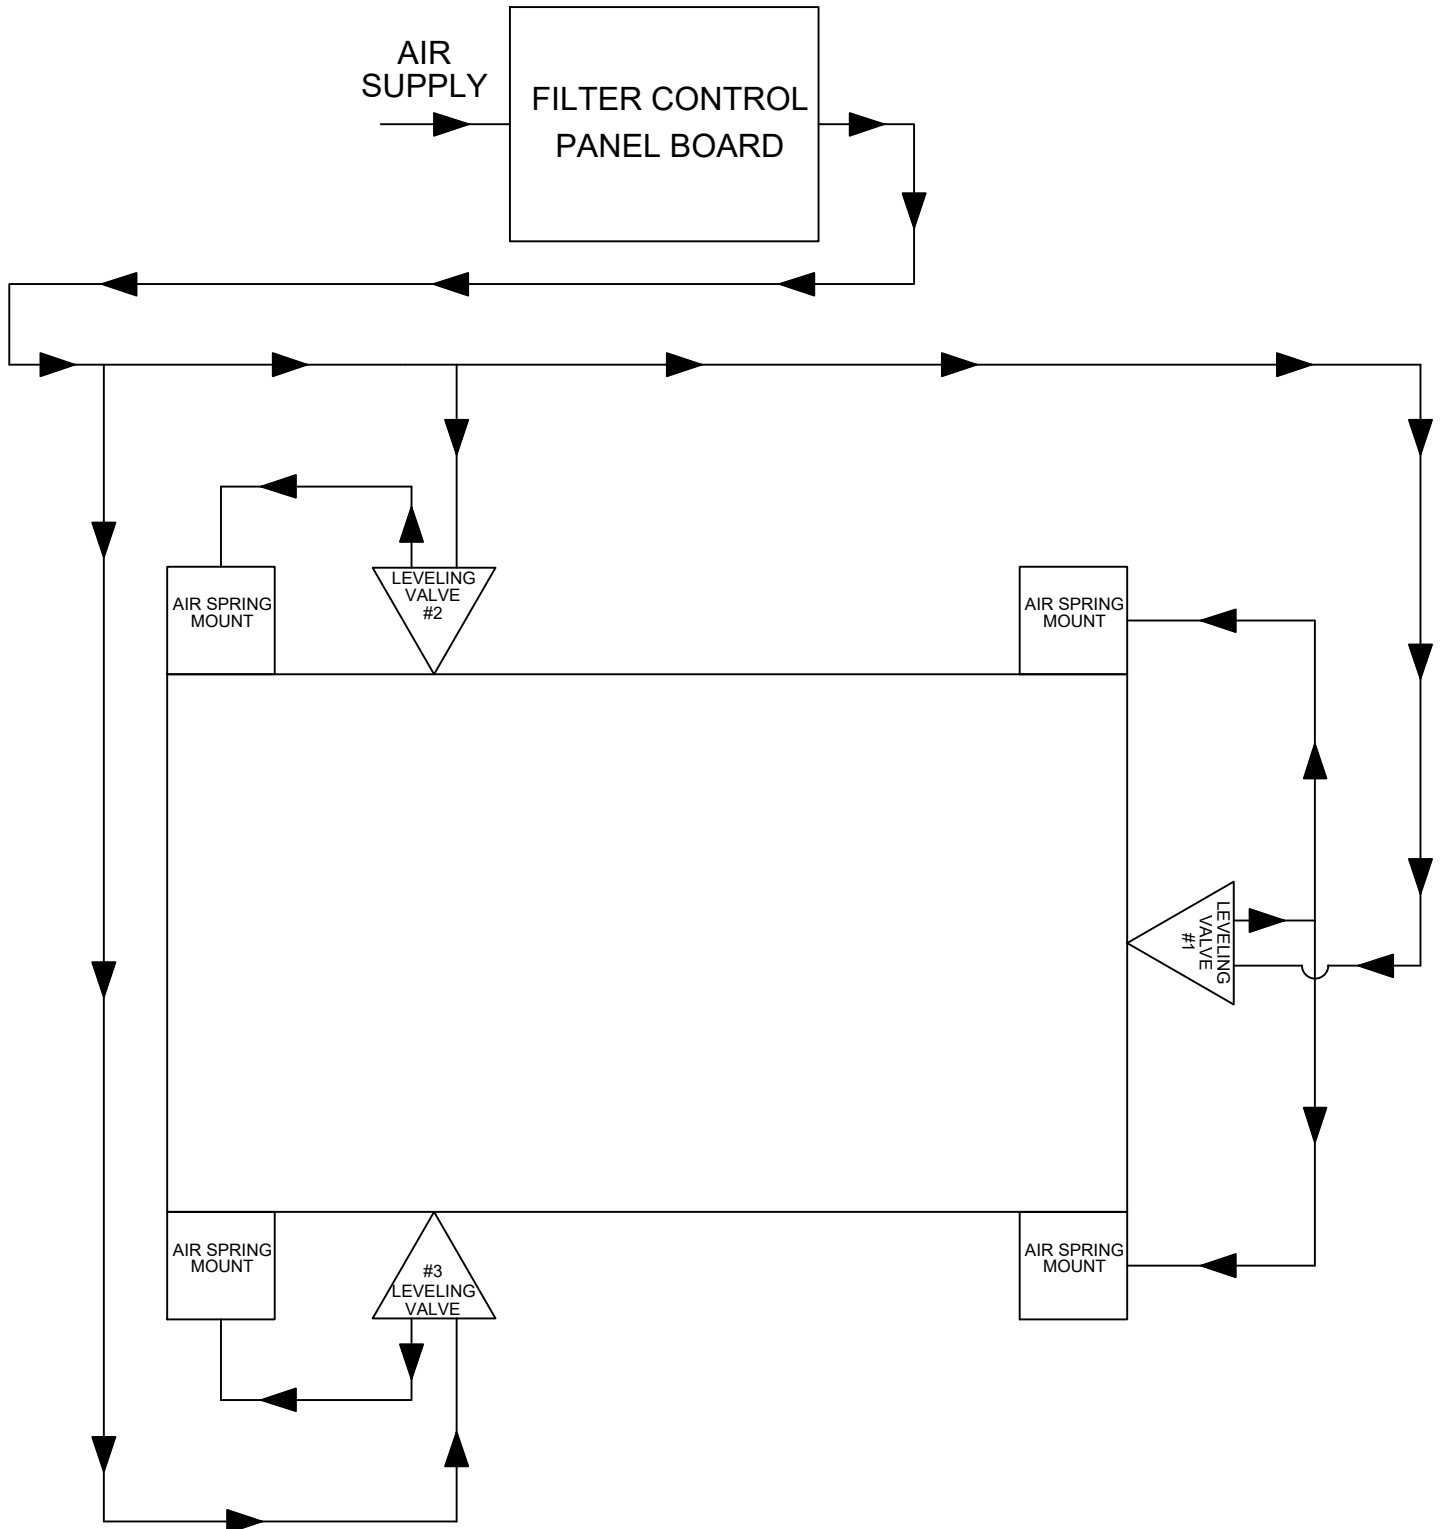

## TYPICAL LEVELING VALVE LAYOUT

DATE

DRAWING NO.

DWN:    CHKD:    SCALE: **NONE**