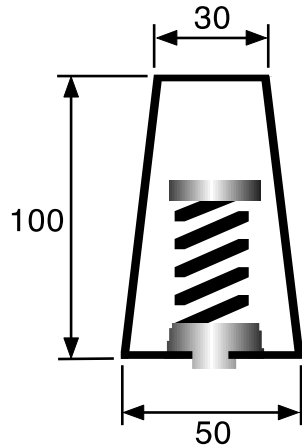

HS-Y SERIES

Dimensions	Length	Width	Height	Max Rod Diam.
mm	40	50	100	10

IM-Y SERIES

Dimensions	A	Open Height	Max Rod Diam.
mm	17	60	10

Spring	Colour	Rated Load (kg)	Deflection (mm)
Y-10	Silver	10	20
Y-15	Gold	15	20
Y-30	Black	30	20
Y-50	Silver	50	20
Y-60	Blue	60	20