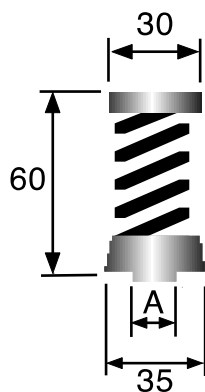

HS-Y SERIES

Dimensions	Length	Width	Height	Max Rod Diam.
mm	40	50	100	10

IM-Y SERIES

Dimensions	A	Open Height	Max Rod Diam.
mm	17	60	10

Spring	Colour	Rated Load (kg)	Deflection (mm)
Y-10	Silver	10	20
Y-15	Gold	15	20
Y-30	Black	30	20
Y-50	Silver	50	20
Y-60	Blue	60	20